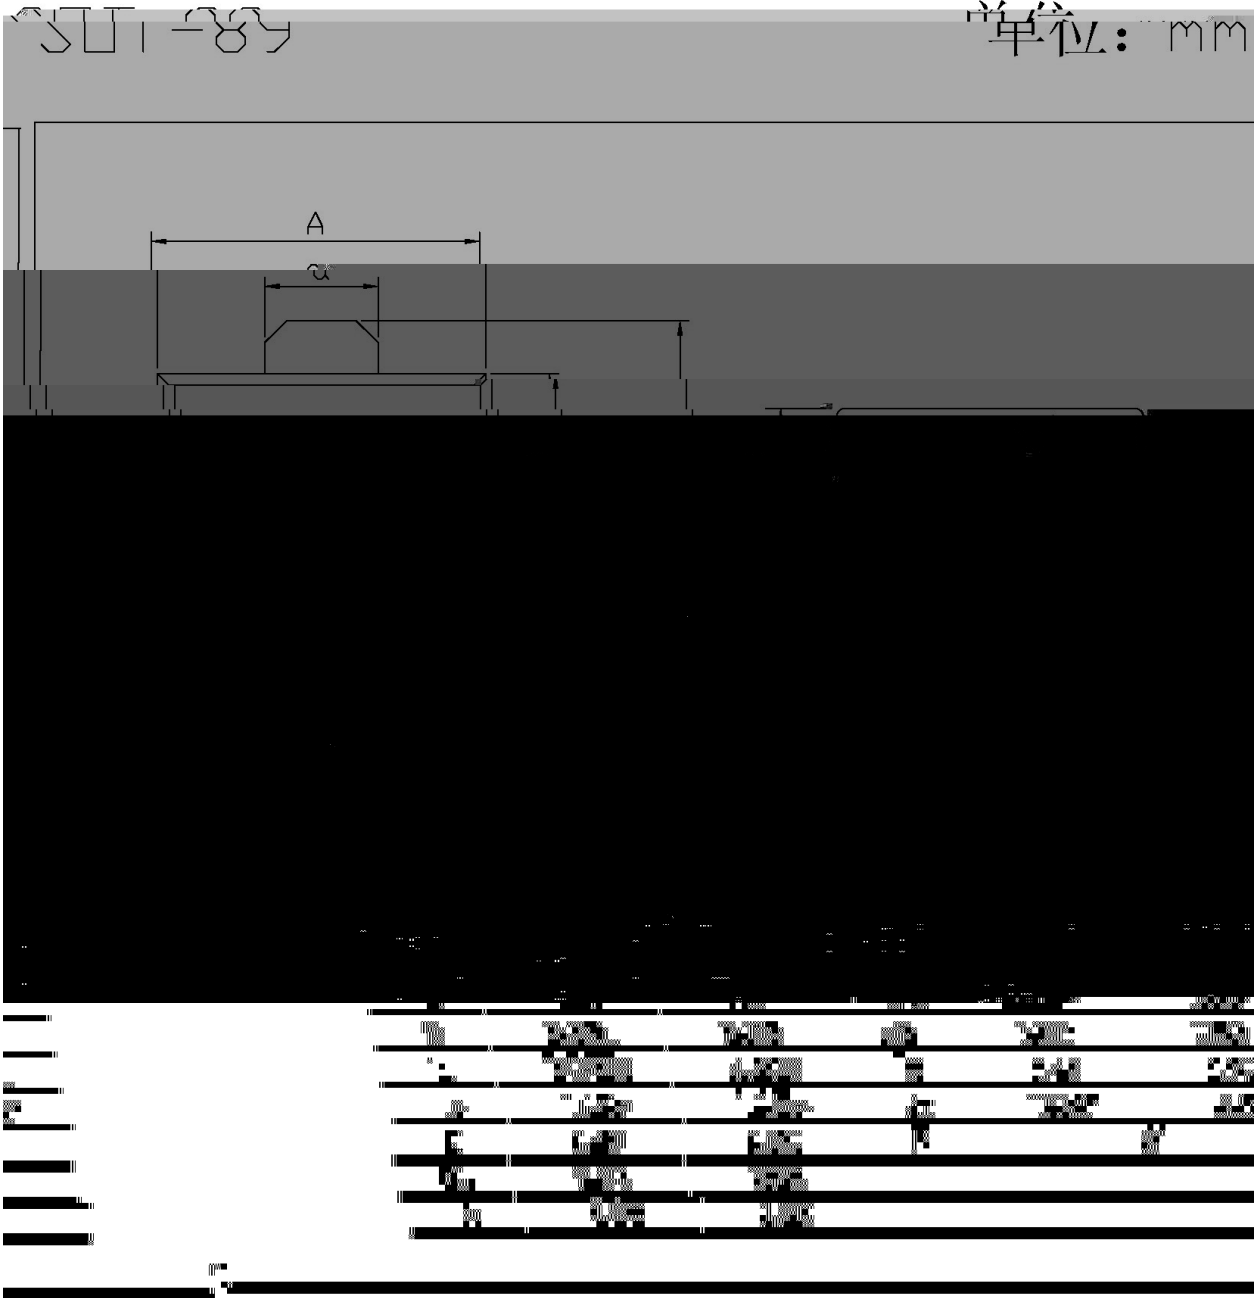

MMBTA42T

/ Descriptions

JF K\$/O E GE`

/ Features

D D 9K80) K

/ Applications

/ Equivalent Circuit

/ Pinning

/ Marking

	* *
--	--------

MMBTA42T

蓝箭电子
BLUE ROCKET ELECTRONICS

DATA SHEET

/ Electrical Characteristic Curve

/ Package Dimensions

/ Marking Instructions