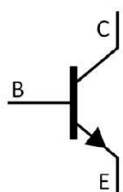

MMBTA42T

/ Descriptions

JF K\$/O E GE`

/ Features

D D 9K80) K

/ Applications

/ Equivalent Circuit

/ Pinning

/ Marking

	* *
--	--------

MMBTA42T

蓝箭电子
BLUE ROCKET ELECTRONICS

DATA SHEET

/ Electrical Characteristic Curve

/ Package Dimensions

/ Marking Instructions