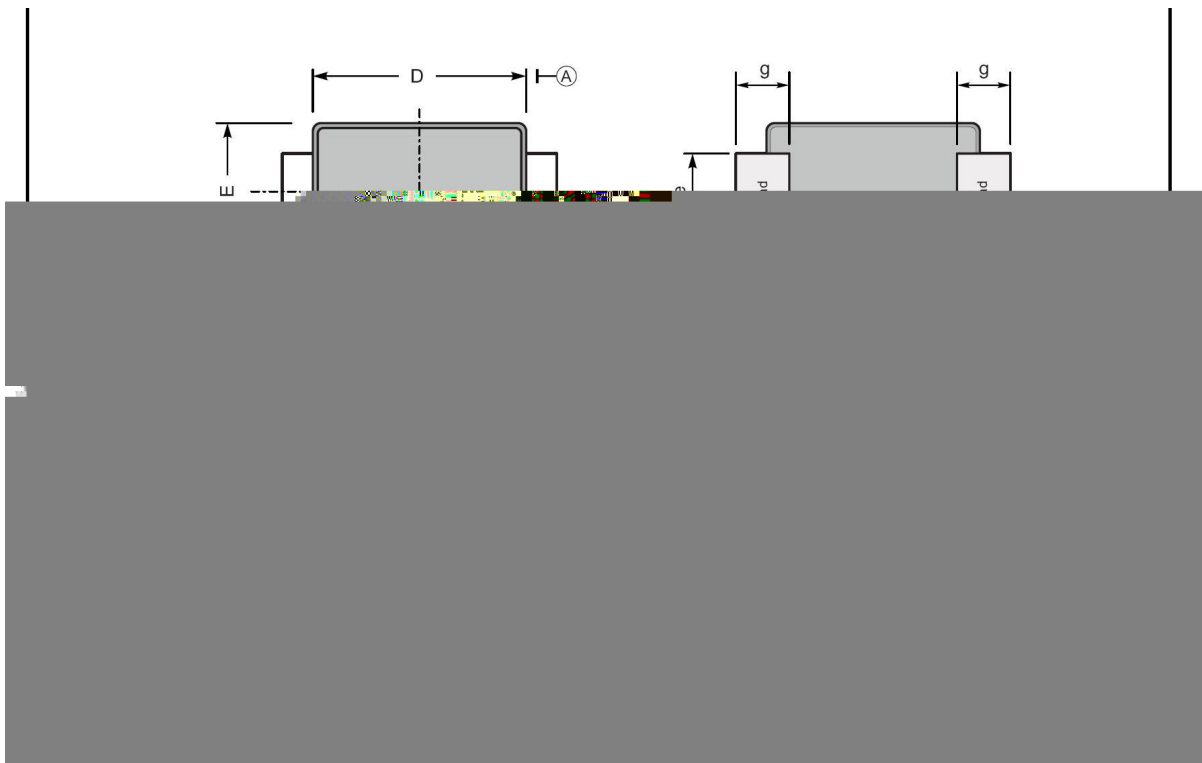

DSL24W

DSL24W

DATA SHEET

/ Electrical Characteristic Curve

Fig.1 Forward Current Derating Curve

Fig.2 Typical Reverse Current vs. Temperature

/ Package Dimensions

/ Marking Instructions

SL24

1

3

SL24
