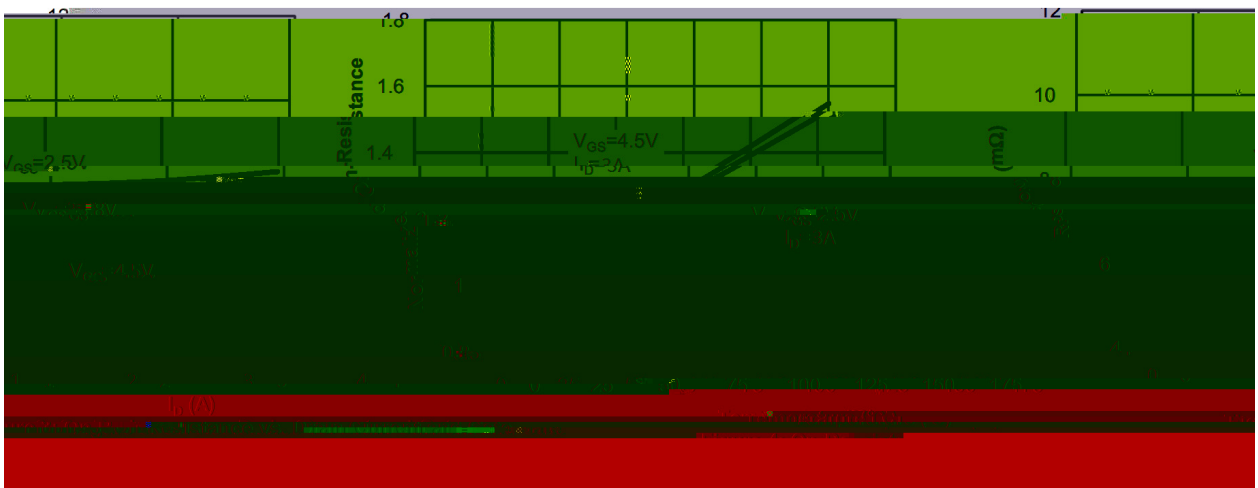

DFN 3x 2-6L

N

x

POL

Figure 1: On-Region Characteristics

Figure 2: Transfer Characteristics

Figure 3: On-Region Characteristics

DFN3X2-6L

Unit:mm